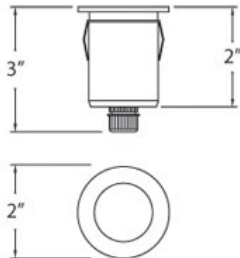

14746, INGROUND KIT,3X1W,LED,STAINLESS STL

PRODUCT DETAILS

No.	:	14746-017
Product Color	:	STAINLESS STEEL
Diameter	:	2"
Height	:	3"
Weight	:	3.1lbs

LIGHT SOURCE DETAILS

Light Source Type	:	INTEGRATED LED
Input Voltage	:	12V
Bulb Voltage	:	12V
Socket Type	:	LED
Total Wattage	:	3W
Total Lumen	:	150lm
Kelvin	:	3000K
CRI	:	80
Dimmable	:	No

Options Available

ITEM NO.	FINISH	SHADE
14746-017	STAINLESS STEEL	

TECHNICAL DETAILS

Light Direction	:	Up
Adjustable Lamp Head	:	No
IP Rating	:	67
Location	:	WET
Approval	:	
Title 24	:	Yes
Cut Hole Diameter	:	1.5"