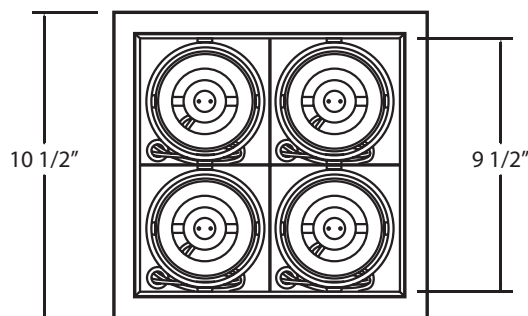

OR

TE114BTR - Remodel with Transformer

Available Housing (Sold Separately):

24055-017 - New Construction Plate

24075-015 - Insulated Ceiling Box

Fixture	Model #	Application	Transformer	Vertical Adjustment	Cut Hole	Length	Width	Height	Lamping / Wattage
	TE114B	Remodel (Non IC)	NOT INCLUDED	0°-35°	9 1/2" x 9 1/2"	10 1/2"	10 1/2"	6"	4 X 50W MR16/C 12V (LAMPS NOT INCLUDED)
	TE114BTR	Remodel (Non IC)	INCLUDED	0°-35°	9 1/2" x 9 1/2"	10 1/2"	10 1/2"	6"	
Housing	Model #	Application		Cut Hole	Length	Width	Height		
	24055-017	NEW CONSTRUCTION PLATE		9 1/2" x 9 1/2"	12 3/4"	12 3/4"	1 3/8"		
	24075-015	INSULATED CEILING BOX		9 1/2" x 9 1/2"	24"	18"	11 1/2"		