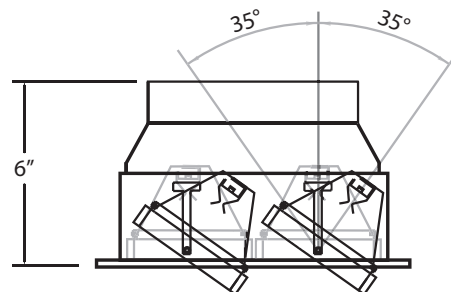

OR

TE114BTR - Remodel with Transformer

Available Housing (Sold Separately):

24055-017 - New Construction Plate

24075-015 - Insulated Ceiling Box

Fixture	Model #	Application	Transformer	Vertical Adjustment	Cut Hole	Length	Width	Height	Lamping / Wattage
	TE114B	Remodel (Non IC)	NOT INCLUDED	0°-35°	9 1/2" x 9 1/2"	10 1/2"	10 1/2"	6"	4 X 50W MR16/C 12V (LAMPS NOT INCLUDED)
	TE114BTR	Remodel (Non IC)	INCLUDED	0°-35°	9 1/2" x 9 1/2"	10 1/2"	10 1/2"	6"	
Housing	Model #	Application		Cut Hole	Length	Width	Height		
	24055-017	NEW CONSTRUCTION PLATE		9 1/2" x 9 1/2"	12 3/4"	12 3/4"	1 3/8"		
	24075-015	INSULATED CEILING BOX		9 1/2" x 9 1/2"	24"	18"	11 1/2"		