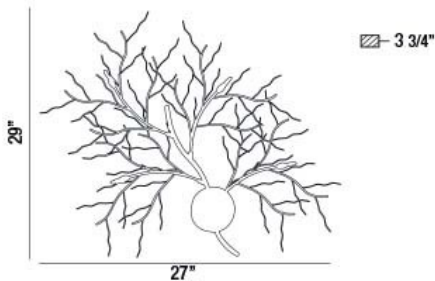

### PRODUCT DETAILS

No.	:	12265-015
Product Color	:	CHROME
Product Material	:	METAL
Shade / Accent Colour	:	CHROME
Shade / Accent Material	:	METAL BRANCHES
Width	:	27"
Height	:	29"
Ext	:	3.75"
Weight	:	24.3lbs

### TECHNICAL DETAILS

Canopy / Backplate Dia.	:	4.688"
Adjustable Lamp Head	:	No
Approval	:	