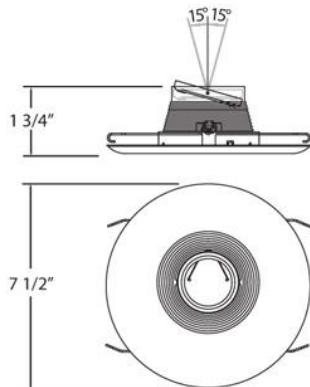

6-INCH GU10 CONVERSION KITS

Product Specifications

| | |
|-----------------------|--|
| Collection: | Illuminations |
| Item No.: | R010L-46 |
| Height: | 1.75" |
| Diameter: | 7.5" |
| Est. Shipping Weight: | 1.03 lbs |
| No. of Bulbs: | 1 |
| Bulb Wattage: | 50 watts |
| Bulb Type: | GU10  |
| Bulb Base: | GU10 |
| Bulb Voltage: | 120 volts |

Converts existing 6" housing with medium base to small aperture GU10. Vertically adjustable 0° to 15°; rotates 358°. Complete with medium base to GU10 socket adapter. Compatible with Eurofase 6" PAR housings. Works with most other brands, verification required.