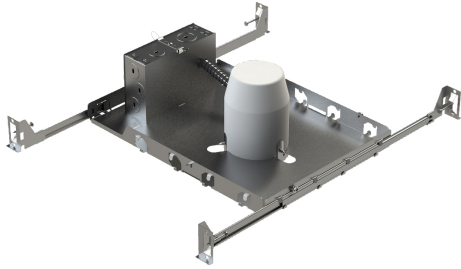

GUC325, HOUSING, 3 1/4IN NEW CONST, GU10

Product Details

Item No.	:	GUC325
Length	:	12.13"
Width	:	7.75"
Height	:	4.5"
Est. Weight	:	2.76 lbs
Approval	:	cETLus

BULB DETAILS

No. of Bulbs	:	1
Bulb Type	:	GU10
Bulb Voltage	:	120V
Bulb Wattage	:	50W
Bulb Socket	:	GU10
Input Voltage	:	120V
Dimmable	:	Yes
Bulb Included	:	No

Options Available

ITEM NO.	FINISH	SHADE
GUC325		

Designed for open (yet-to-be-drywalled) ceilings these housings incorporate a plate and hanger bars so the housing can be positioned in the desired location. New construction type housings combine a remodel style housing with a frame-in plate.