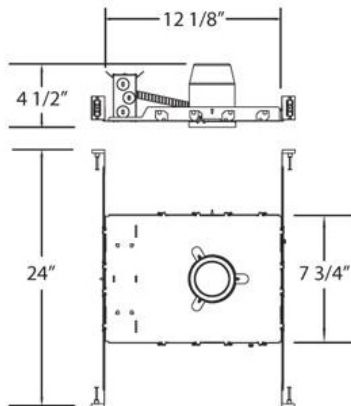

GUC325, HOUSING, 3 1/4IN NEW CONST, GU10

Product Details

Item No.	:	GUC325
Length	:	12.13"
Width	:	7.75"
Height	:	4.5"
Est. Weight	:	2.76 lbs
Approval	:	cETLus

BULB DETAILS

No. of Bulbs	:	1
Bulb Type	:	GU10
Bulb Voltage	:	120V
Bulb Wattage	:	50W
Bulb Socket	:	GU10
Input Voltage	:	120V
Dimmable	:	Yes
Bulb Included	:	No

Options Available

ITEM NO.	FINISH	SHADE
GUC325		

Designed for open (yet-to-be-drywalled) ceilings these housings incorporate a plate and hanger bars so the housing can be positioned in the desired location. New construction type housings combine a remodel style housing with a frame-in plate.

TECHNICAL DETAILS

Cut Hole	:	3.5"
----------	---	------

PROJECT INFORMATION

Job Name: Date: Type:

Comments: