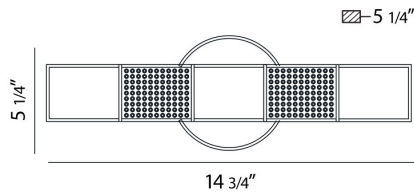

DONNA, WALL MOUNT

PRODUCT DETAILS

No.	:	BR-2DON-05
Product Color	:	CHROME
Product Material	:	METAL
Shade / Accent Colour	:	FROSTED
Shade / Accent Material	:	GLASS
Width	:	14.75"
Height	:	5.25"
Ext	:	5.25"
Weight	:	2lbs

Options Available

ITEM NO.	FINISH	SHADE
BR-2DON-05	CHROME	FROSTED

TECHNICAL DETAILS

Canopy / Backplate Height	:	0.75"
Canopy / Backplate Dia.	:	4.75"
Mounting	:	Up or Down
Approval	:	

PROJECT INFORMATION

 Job Name: Date: Type: