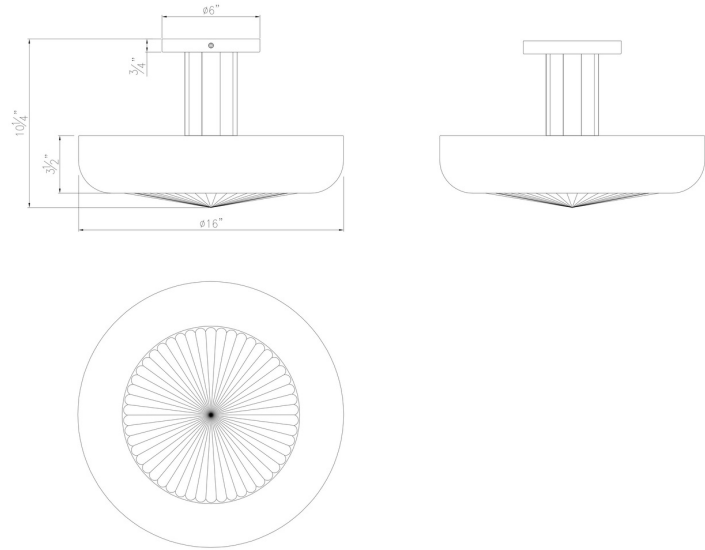

## Macey, Flush Mount, 16", Antique Brass, Etched Glass

Item No.  
50389-025

JOB NAME:

DATE:

TYPE:

COMMENTS:

### LIGHT INFORMATION

Light Type Integrated LED

Bulb Socket N/A

Bulb Shape N/A

Bulb Included N/A

CRI 90

Delivered Lumens 1576

Colour Temperature (Kelvin) 3000K

### DIMENSIONS & WEIGHT

Product Width (In)

Product Height (In) 10

Product Ext (In)

Product Diameter (In) 16

Product Weight (Lbs) 8.55

Product Length (In)