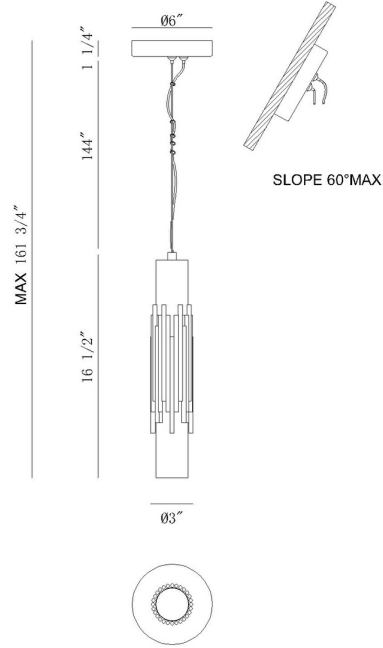

## Venna, Pendant , 17", Antique Brass, Alabaster

Item No.  
50352-029

JOB NAME:

DATE:

TYPE:

COMMENTS:

### LIGHT INFORMATION

Light Type Integrated LED

Bulb Socket N/A

Bulb Shape N/A

Bulb Included N/A

CRI 90

Delivered Lumens 628

Colour Temperature (Kelvin) 3000K

### LIGHT INFORMATION (CONT'D.)

Light Wattage 18

Total Wattage 18

### DIMENSIONS & WEIGHT

Product Width (In)

Product Height (In) 16.5

Product Ext (In)

Product Diameter (In) 3

Product Weight (Lbs) 10.27

Product Length (In)