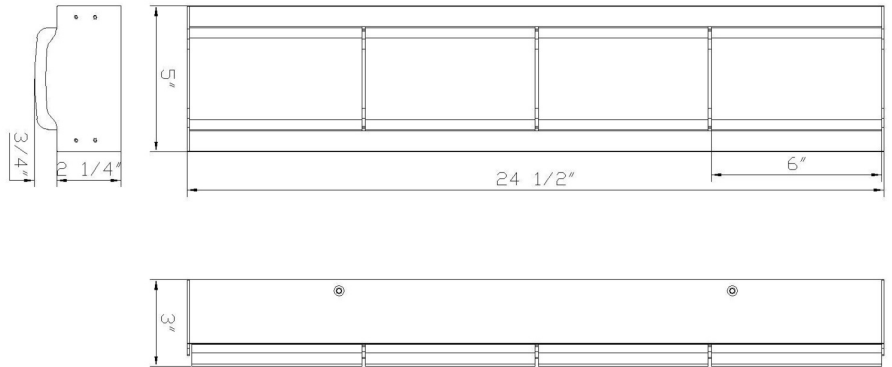

EUROfase

Gibraltar, Outdoor, 25", Sand Bronze, White Strie Glass

Item No.
50178-018

JOB NAME:

DATE:

TYPE:

COMMENTS:

LIGHT INFORMATION

Light Type	Integrated LED
Bulb Socket	N/A
Bulb Shape	N/A
Bulb Included	N/A
CRI	90
Delivered Lumens	963
Colour Temperature (Kelvin)	3000K
Average Hours LED (L70)	52000
Number of Lights	1
Light Direction	Ambient
Dimming Method	Triac
Output Voltage	24
Current Type	AC

LIGHT INFORMATION (CONT'D.)

Light Wattage	30
Total Wattage	30

DIMENSIONS & WEIGHT

Product Width (In)	5
Product Height (In)	24.5
Product Ext (In)	3
Product Diameter (In)	
Product Weight (Lbs)	8.05
Product Length (In)	