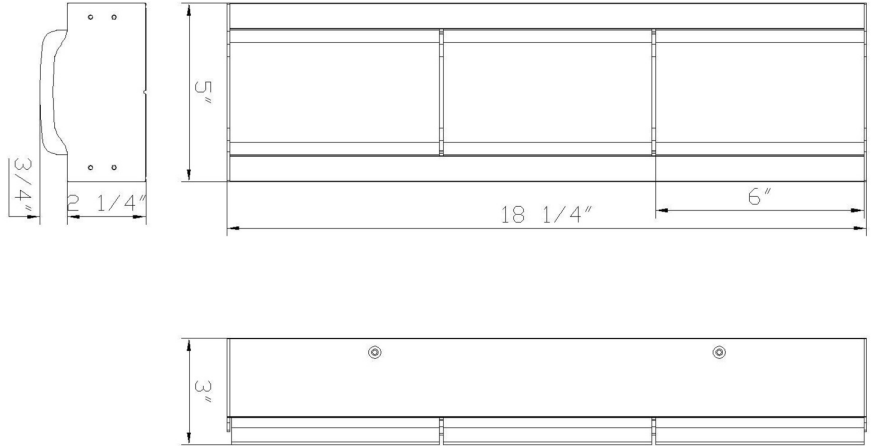

### LIGHT INFORMATION

Light Type	Integrated LED
Bulb Socket	N/A
Bulb Shape	N/A
Bulb Included	N/A
CRI	90
Delivered Lumens	814
Colour Temperature (Kelvin)	3000K
Average Hours LED (L70)	52000
Number of Lights	1
Light Direction	Ambient
Dimming Method	Triac
Output Voltage	24
Current Type	AC

### DIMENSIONS & WEIGHT

Product Width (In)	5
Product Height (In)	18.25
Product Ext (In)	3
Product Diameter (In)	
Product Weight (Lbs)	5.51
Product Length (In)	