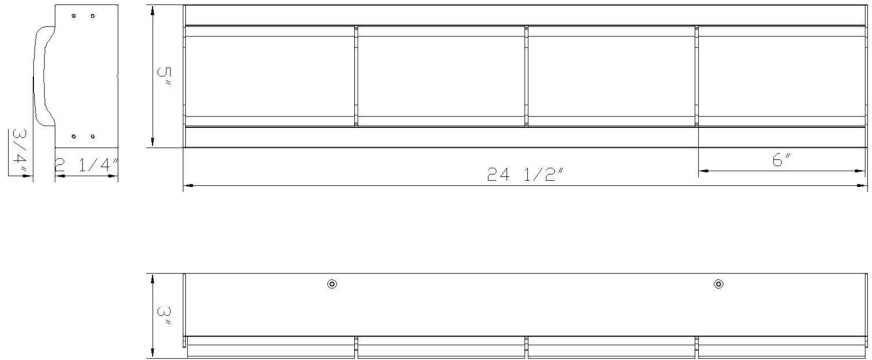

EUROfase

Gibraltar, Vanity, 25", Antique Brass, White Strie Glass

Item No.
50175-017

JOB NAME:

DATE:

TYPE:

COMMENTS:

LIGHT INFORMATION

Light Type	Integrated LED
Bulb Socket	N/A
Bulb Shape	N/A
Bulb Included	N/A
CRI	90
Delivered Lumens	963
Colour Temperature (Kelvin)	3000K
Average Hours LED (L70)	52000
Number of Lights	1
Light Direction	Ambient
Dimming Method	Triac
Output Voltage	24
Current Type	AC

LIGHT INFORMATION (CONT'D.)

Light Wattage	30
Total Wattage	30

DIMENSIONS & WEIGHT

Product Width (In)	24.5
Product Height (In)	5
Product Ext (In)	3
Product Diameter (In)	
Product Weight (Lbs)	8.05
Product Length (In)	