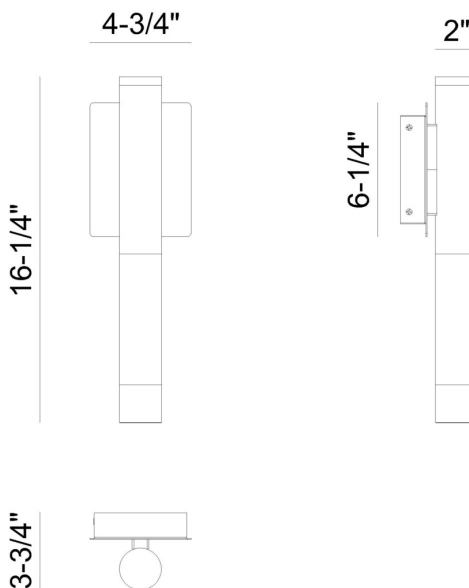

EUROfase

Ronda, Wall Sconce , 16", Weathered Brass, Alabaster

Item No.
50124-022

JOB NAME:

DATE:

TYPE:

COMMENTS:

50124-022

LIGHT INFORMATION

Light Type Integrated LED

Bulb Socket N/A

Bulb Shape N/A

Bulb Included N/A

CRI 90

Delivered Lumens 778

Colour Temperature (Kelvin) 3000K

Total Wattage 15

DIMENSIONS & WEIGHT

Product Width (In) 4.75

Product Height (In) 16.25

Product Ext (In) 3.63

Product Diameter (In)

Product Weight (Lbs) 4.41

Product Length (In)