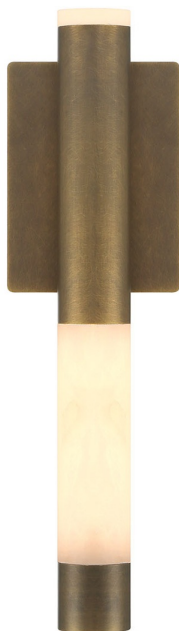

EUROfase

Ronda, Wall Sconce , 16", Weathered Brass, Alabaster

Item No.
50124-022

JOB NAME:

DATE:

TYPE:

COMMENTS:

50124-022

LIGHT INFORMATION

Light Type Integrated LED

Bulb Socket N/A

Bulb Shape N/A

Bulb Included N/A

CRI 90

Delivered Lumens 778

Colour Temperature (Kelvin) 3000K

Total Wattage 15

DIMENSIONS & WEIGHT

Product Width (In) 4.75

Product Height (In) 16.25

Product Ext (In) 3.63

Product Diameter (In)

Product Weight (Lbs) 4.41

Product Length (In)

INSTALLATION

Mounting Type J-Box

Mounting Location Rating Dry

PRODUCT FINISH

Finish: Weathered Brass

SHADE FINISH

Shade Finish: Alabaster

PRODUCT FEATURES