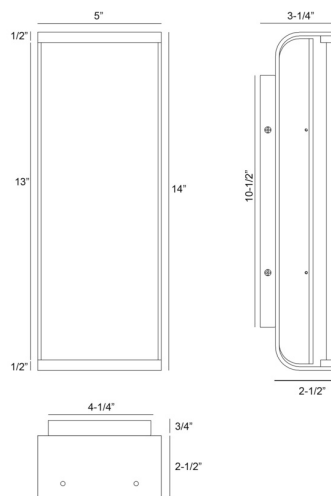

EUROfase

Dulton, Wall Sconce, 14", Antique Brass, Smoked Glass

Item No.
50115-013

JOB NAME:

DATE:

TYPE:

COMMENTS:

LIGHT INFORMATION

Light Type Integrated LED

Bulb Socket N/A

Bulb Shape N/A

Bulb Included N/A

CRI 90

Delivered Lumens 383

Colour Temperature (Kelvin) 3000K

Average Hours LED (L70) 52000

Number of Lights 1

Light Direction Ambient

Dimming Method Triac

Output Voltage 24

Current Type AC

LIGHT INFORMATION (CONT'D.)

Light Wattage 20

Total Wattage 20

DIMENSIONS & WEIGHT

Product Width (In) 5

Product Height (In) 14

Product Ext (In) 3.21

Product Diameter (In)

Product Weight (Lbs) 5.6

Product Length (In)

INSTALLATION

Mounting Type J-Box

Mounting Location Dry Rating

PRODUCT FINISH

Finish: Antique Brass

SHADE FINISH

Shade Finish: Smoked

PRODUCT FEATURES

Rated for up to 52,000 hours of operation, delivering decades of light without a bulb change.

Smoked glass shade softens the light source for a moody, layered quality that elevates any interior.

ADA compliant, meeting wall-projection requirements for residential and commercial accessibility standards

Certification & Compliance