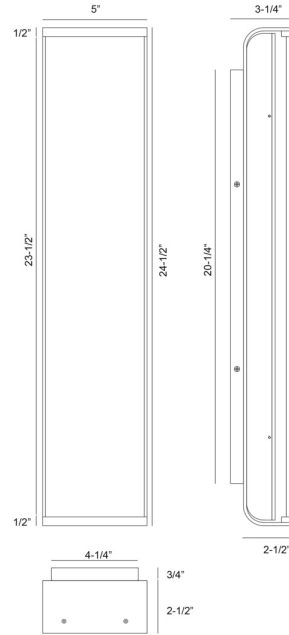

EUROfase

Dulton, Outdoor, 24", Matte Black, Smoked Glass

Item No.
50112-012

JOB NAME:

DATE:

TYPE:

COMMENTS:

LIGHT INFORMATION

Light Type	Integrated LED
Bulb Socket	N/A
Bulb Shape	N/A
Bulb Included	N/A
CRI	90
Delivered Lumens	594
Colour Temperature (Kelvin)	3000K
Average Hours LED (L70)	52000
Number of Lights	1
Light Direction	Ambient
Dimming Method	Triac
Output Voltage	24
Current Type	AC

LIGHT INFORMATION (CONT'D.)

Light Wattage	30
Total Wattage	30

DIMENSIONS & WEIGHT

Product Width (In)	5
Product Height (In)	24.4
Product Ext (In)	3.21
Product Diameter (In)	
Product Weight (Lbs)	9.7
Product Length (In)	

INSTALLATION

Mounting Type	J-Box
Mounting Location Rating	Wet (IP65)

PRODUCT FINISH

Finish: Matte Black

SHADE FINISH

Shade Finish: Smoked

PRODUCT FEATURES

IP65 fully weatherproof, sealed against dust and sustained rain exposure for installation in any outdoor location.

Rated for up to 52,000 hours of operation, delivering decades of light without a bulb change.

Smoked glass shade softens the light source for a moody, layered quality that elevates any interior.