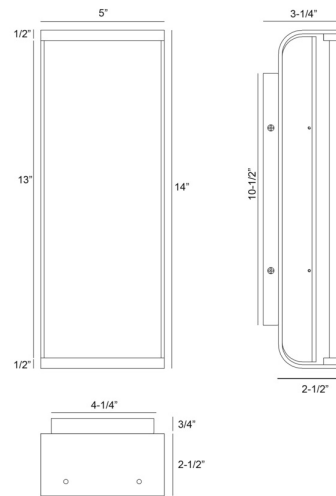

EUROfase

Dulton, Outdoor, 14", Matte Black, Smoked Glass

Item No.
50111-015

JOB NAME:

DATE:

TYPE:

COMMENTS:

LIGHT INFORMATION

Light Type Integrated LED

Bulb Socket N/A

Bulb Shape N/A

Bulb Included N/A

CRI 90

Delivered Lumens 383

Colour Temperature (Kelvin) 3000K

Average Hours LED (L70) 52000

Number of Lights 1

Light Direction Ambient

Dimming Method Triac

Output Voltage 24

Current Type AC

LIGHT INFORMATION (CONT'D.)

Light Wattage 20

Total Wattage 20

DIMENSIONS & WEIGHT

Product Width (In) 5

Product Height (In) 14

Product Ext (In) 3.21

Product Diameter (In)

Product Weight (Lbs) 5.6

Product Length (In)

INSTALLATION

Mounting Type J-Box

Mounting Location Rating Wet (IP65)

PRODUCT FINISH

Finish: Matte Black

SHADE FINISH

Shade Finish: Smoked

PRODUCT FEATURES

IP65 fully weatherproof, sealed against dust and sustained rain exposure for installation in any outdoor location.

Rated for up to 52,000 hours of operation, delivering decades of light without a bulb change.

Smoked glass shade softens the light source for a moody, layered quality that elevates any interior.

Certification & Compliance