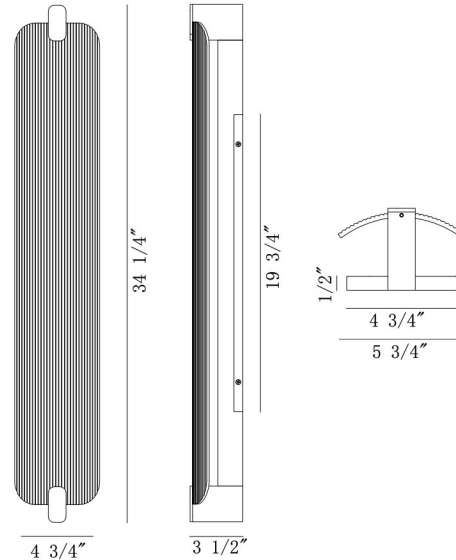

EUROfase

Neoness, Outdoor, 34", Matte Black, Clear Glass

Item No.
50063-024

JOB NAME:

DATE:

TYPE:

COMMENTS:

LIGHT INFORMATION

Light Type Integrated LED

Bulb Socket N/A

Bulb Shape N/A

Bulb Included N/A

CRI 90

Delivered Lumens 1518

Colour Temperature (Kelvin) 3000K

Average Hours LED (L70) 52000

DIMENSIONS & WEIGHT

Product Width (In) 5.75

Product Height (In) 34.25

Product Ext (In) 3.5

Product Diameter (In)

Product Weight (Lbs) 7.72

Product Length (In)

INSTALLATION