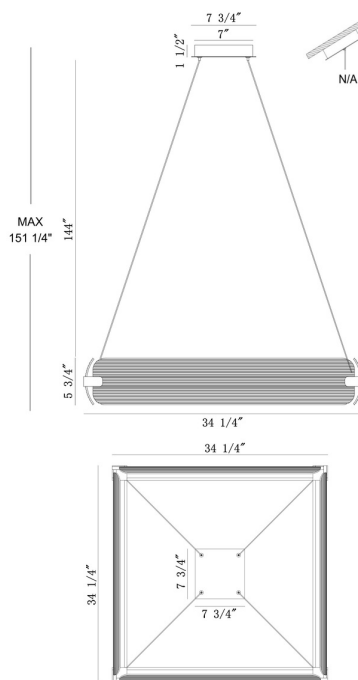

EUROfase

Neoness, Chandelier, 4-Light, 34", Matte Black, Smoke...

Item No.
50052-011

JOB NAME:

DATE:

TYPE:

COMMENTS:

LIGHT INFORMATION

Light Type Integrated LED

Bulb Socket N/A

Bulb Shape N/A

Bulb Included N/A

CRI 90

Delivered Lumens 2362

Colour Temperature (Kelvin) 3000K

Average Hours LED (L70) 52000

Number of Lights 4

Light Direction Multi

Dimming Method Triac/Elv

Output Voltage 21

Current Type DC

LIGHT INFORMATION (CONT'D.)

Light Wattage 19.7

Total Wattage 78.8

DIMENSIONS & WEIGHT

Product Width (In) 34.25

Product Height (In) 5.75

Product Ext (In)

Product Diameter (In)

Product Weight (Lbs) 25.35

Product Length (In) 34.25

INSTALLATION

Mounting Type J-Box

Mounting Location Rating Dry

PRODUCT FINISH

Finish: Matte Black

SHADE FINISH

Shade Finish: Smoked

PRODUCT FEATURES

Rated for up to 52,000 hours of operation, delivering decades of light without a bulb change.

Smoked glass shade softens the light source for a moody, layered quality that elevates any interior.

Aircraft cable suspension provides industrial-grade strength with fully adjustable drop height.

Certification & Compliance