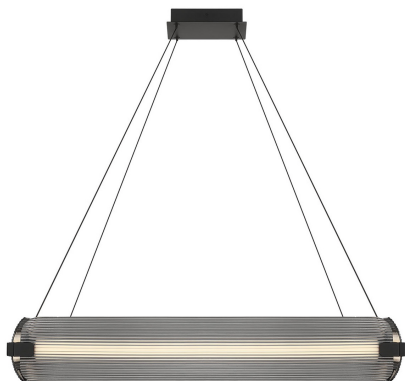

## Neoness, Chandelier, 4-Light, 34", Matte Black, Smoke...

Item No.  
50052-011

JOB NAME:

DATE:

TYPE:

COMMENTS:

### LIGHT INFORMATION

Light Type Integrated LED

Bulb Socket N/A

Bulb Shape N/A

Bulb Included N/A

CRI 90

Delivered Lumens 2362

Colour Temperature (Kelvin) 3000K

### DIMENSIONS & WEIGHT

Product Width (In) 34.25

Product Height (In) 5.75

Product Ext (In)

Product Diameter (In)

Product Weight (Lbs) 25.35

Product Length (In) 34.25