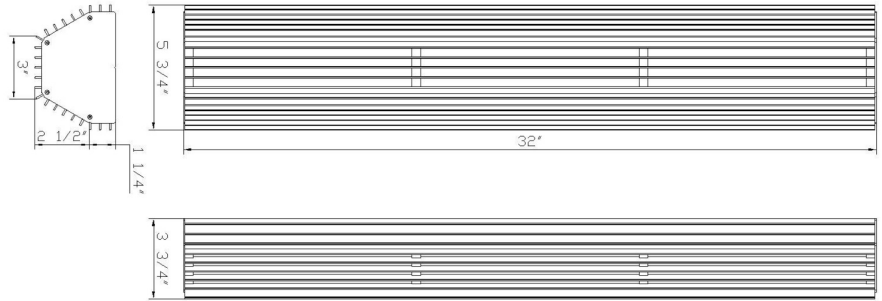

## Morton, Outdoor, 32", Sand Black, Clear Glass

Item No.  
49957-013

JOB NAME:

DATE:

TYPE:

COMMENTS:

### LIGHT INFORMATION

Light Type	Integrated LED
Bulb Socket	N/A
Bulb Shape	N/A
Bulb Included	N/A
CRI	90
Delivered Lumens	442
Colour Temperature (Kelvin)	3000K
Average Hours LED (L70)	52000
Number of Lights	1
Light Direction	Ambient
Dimming Method	Triac/Elv
Output Voltage	24
Current Type	AC

### DIMENSIONS & WEIGHT

Product Width (In)	5.75
Product Height (In)	32
Product Ext (In)	3.75
Product Diameter (In)	
Product Weight (Lbs)	7.28
Product Length (In)	