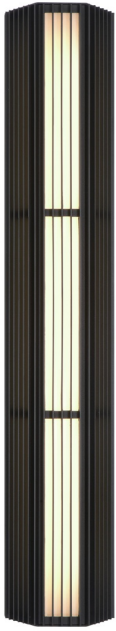

## Morton, Outdoor, 32", Sand Black, Clear Glass

Item No.  
49957-013

JOB NAME:

DATE:

TYPE:

COMMENTS:

### LIGHT INFORMATION

Light Type	Integrated LED
Bulb Socket	N/A
Bulb Shape	N/A
Bulb Included	N/A
CRI	90
Delivered Lumens	442
Colour Temperature (Kelvin)	3000K
Average Hours LED (L70)	52000
Number of Lights	1
Light Direction	Ambient
Dimming Method	Triac/Elv
Output Voltage	24
Current Type	AC

### LIGHT INFORMATION (CONT'D.)

Light Wattage	40
Total Wattage	40

### DIMENSIONS & WEIGHT

Product Width (In)	5.75
Product Height (In)	32
Product Ext (In)	3.75
Product Diameter (In)	
Product Weight (Lbs)	7.28
Product Length (In)	