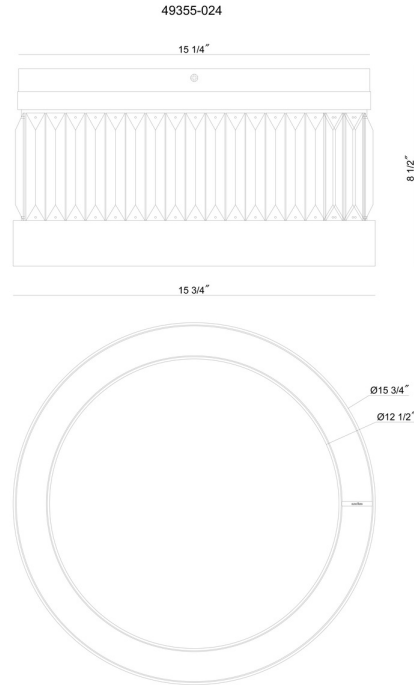

EUROfase

Empra, Flush Mount, 16", Matte Black, Clear Crystal

Item No.
49355-024

JOB NAME:

DATE:

TYPE:

COMMENTS:

LIGHT INFORMATION

Light Type	Integrated LED
Bulb Socket	N/A
Bulb Shape	N/A
Bulb Included	N/A
CRI	90
Delivered Lumens	985
Colour Temperature (Kelvin)	3000K
Average Hours LED (L70)	52000
Number of Lights	1
Light Direction	Ambient
Dimming Method	Triac/Elv
Output Voltage	24
Current Type	DC

LIGHT INFORMATION (CONT'D.)

Light Wattage	42
Total Wattage	42

DIMENSIONS & WEIGHT

Product Width (In)	
Product Height (In)	8.5
Product Ext (In)	
Product Diameter (In)	15.75
Product Weight (Lbs)	19.25
Product Length (In)	