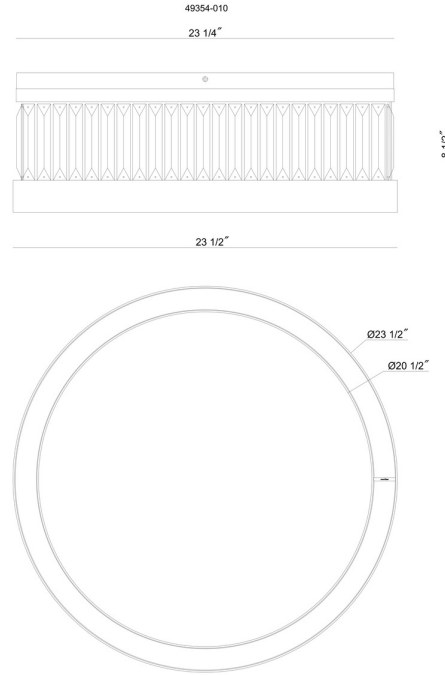

## Empira, Flush Mount, 24", Gold, Clear Crystal

Item No.  
49354-010

JOB NAME:

DATE:

TYPE:

COMMENTS:

### LIGHT INFORMATION

Light Type	Integrated LED
Bulb Socket	N/A
Bulb Shape	N/A
Bulb Included	N/A
CRI	90
Delivered Lumens	1060
Colour Temperature (Kelvin)	3000K
Average Hours LED (L70)	52000
Number of Lights	1
Light Direction	Ambient
Dimming Method	Triac/Elv
Output Voltage	24
Current Type	DC

### LIGHT INFORMATION (CONT'D.)

Light Wattage	54
Total Wattage	54

### DIMENSIONS & WEIGHT

Product Width (In)	
Product Height (In)	8.7
Product Ext (In)	
Product Diameter (In)	23.63
Product Weight (Lbs)	34.55
Product Length (In)	