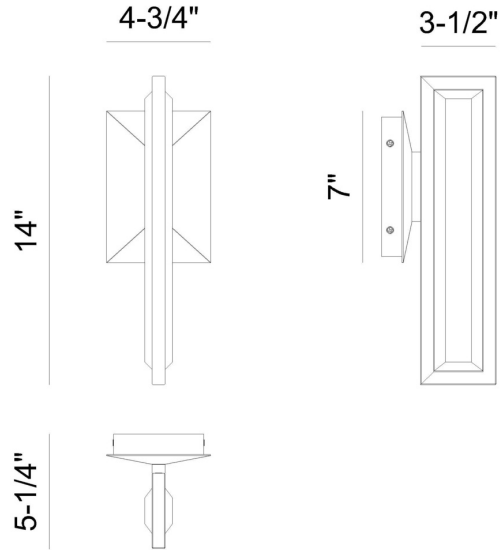

EUROfase

Aelin, Outdoor, 14", Matte Black, Clear Crystal

Item No.
49178-012

JOB NAME:

DATE:

TYPE:

COMMENTS:

49178-012

LIGHT INFORMATION (CONT'D.)

Light Wattage	10
Total Wattage	10

DIMENSIONS & WEIGHT

Product Width (In)	4.75
Product Height (In)	14
Product Ext (In)	5.13
Product Diameter (In)	
Product Weight (Lbs)	4.89
Product Length (In)	