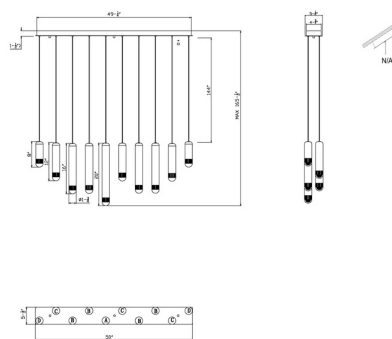

EUROfase

Cambre, Chandelier , 10-Light, 50", Matte Black, Traver...

Item No.
50129-010

JOB NAME:

DATE:

TYPE:

COMMENTS:

LIGHT INFORMATION

Light Type Integrated LED

Bulb Socket N/A

Bulb Shape N/A

Bulb Included N/A

CRI 90

Delivered Lumens 1280

Colour Temperature (Kelvin) 3000K

Average Hours LED (L70) 52000

Number of Lights 10

Light Direction Multi

Dimming Method Triac/Elv

Output Voltage 24

Current Type DC

LIGHT INFORMATION (CONT'D.)

Light Wattage 4

Total Wattage 40

DIMENSIONS & WEIGHT

Product Width (In) 5.5

Product Height (In) 20

Product Ext (In)

Product Diameter (In)

Product Weight (Lbs) 53.9

Product Length (In) 50

INSTALLATION