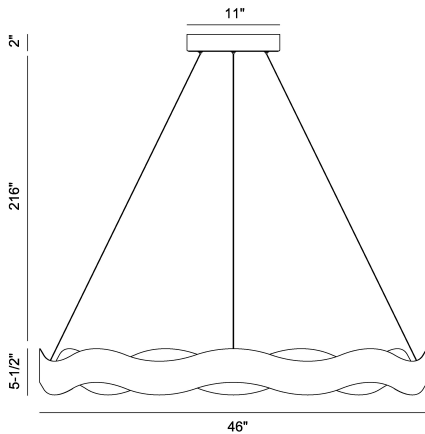

VAUGHAN, VAUGHAN, LED CHANDELIER, EX-L

PRODUCT DETAILS

No.	:	46462-022
Product Color	:	Black/ Vintage Nickel
Product Material	:	Iron
Shade / Accent Colour	:	NA
Shade / Accent Material	:	NA
Diameter	:	46"
Height	:	5.5"
Overall Height	:	223"
Weight	:	21.6lbs

LIGHT SOURCE DETAILS

Light Source Type	:	INTEGRATED LED
Input Voltage	:	120V
Bulb Voltage	:	24V
Socket Type	:	LED
Total Wattage	:	130W
Kelvin	:	3000K
CRI	:	80+
Dimmable	:	Yes

OPTIONS AVAILABLE

ITEM NO.	FINISH	SHADE
46462-015	Bronze / Gold	NA
46462-022	Black/ Vintage Nickel	NA

TECHNICAL DETAILS

Light Direction	:	Up and Down
Hanging Support Type	:	AIRCRAFT CABLE
Hanging Support Length	:	216"
Rods Included	:	No
Canopy / Backplate Height	:	2"
Canopy / Backplate Dia.	:	11"
Adjustable Lamp Head	:	No
Location	:	Dry