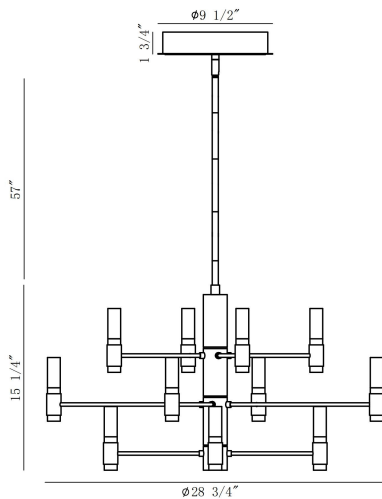

ALBANY, ALBANY

OPTIONS AVAILABLE

ITEM NO.	FINISH	SHADE
46353-016	Black & Brass	Frosted white

PRODUCT DETAILS

No.	:	46353-016
Product Color	:	Black & Brass
Product Material	:	Iron
Shade / Accent Colour	:	Frosted white
Shade / Accent Material	:	Alu + acrylic
Diameter	:	31.25"
Height	:	75.25"
Overall Height	:	75.3"
Weight	:	16lbs

LIGHT SOURCE DETAILS

Number of Bulbs	:	12
Light Source	:	LED
Light Source Type	:	LED
Input Voltage	:	120V
Bulb Voltage	:	24V
Socket Type	:	LED
Wattage	:	48W
Delivered Lumens	:	1283lm
Kelvin	:	3000K
CRI	:	90
Bulb Included	:	Yes
Dimmable	:	Yes

TECHNICAL DETAILS

Light Direction	:	Up and Down
Hanging Support Type	:	ROD
Hanging Support Length	:	57"
Rods Included	:	Yes
Canopy / Backplate Length	:	7"
Canopy / Backplate Height	:	1.75"
Canopy / Backplate Width	:	6.25"
Location	:	Dry