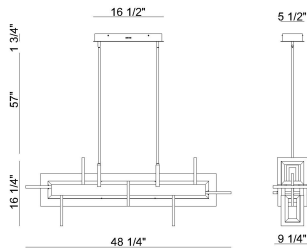

Inizio, INIZIO, CHANDELIER M

PRODUCT DETAILS

No.	:	45719-011
Product Color	:	Gold
Product Material	:	Aluminum
Shade / Accent Colour	:	Frosted white
Shade / Accent Material	:	acrylic
Length	:	48.25"
Width	:	9.25"
Height	:	16.25"
Overall Height	:	73.3"
Weight	:	20.9lbs

OPTIONS AVAILABLE

ITEM NO.	FINISH	SHADE
45719-011	Gold	Frosted white
45719-023	Black	Frosted white

TECHNICAL DETAILS

Light Direction	:	Up and Down
Hanging Support Type	:	ROD
Rods Included	:	Yes
Canopy / Backplate Length	:	16.5"
Canopy / Backplate Height	:	1.75"
Canopy / Backplate Width	:	5.5"
Location	:	Dry