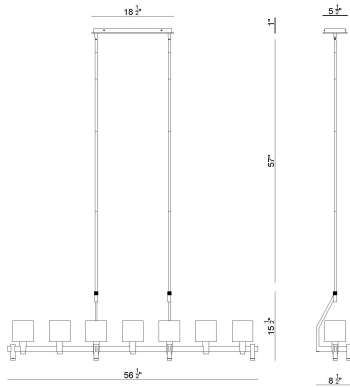

DECATO, DECATO, 7LT CHANDELIER

PRODUCT DETAILS

No.	:	45653-018
Product Color	:	Gold
Product Material	:	Iron
Shade / Accent Colour	:	Smoke
Shade / Accent Material	:	Glass
Length	:	56.25"
Width	:	8.5"
Height	:	15.5"
Overall Height	:	72.5"
Weight	:	20.5lbs

LIGHT SOURCE DETAILS

Number of Bulbs	:	7
Light Source	:	Incandescent
Light Source Type	:	B10
Input Voltage	:	120V
Bulb Voltage	:	120V
Socket Type	:	E12
Wattage	:	40W
Total Wattage	:	280W
Bulb Included	:	No
Dimmable	:	No

OPTIONS AVAILABLE

ITEM NO.	FINISH	SHADE
45653-018	Gold	Smoke

TECHNICAL DETAILS

Light Direction	:	Up
Hanging Support Type	:	ROD
Hanging Support Length	:	57"
Rods Included	:	Yes
Canopy / Backplate Length	:	18"
Canopy / Backplate Height	:	1"
Canopy / Backplate Width	:	5.5"
Location	:	Dry