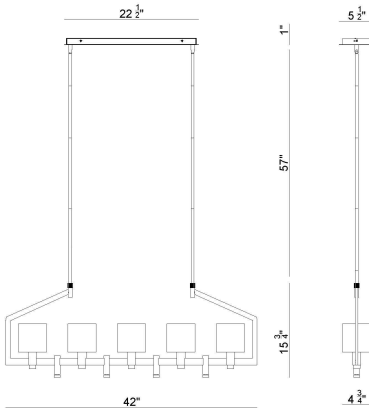

DECATO, DECATO, 5LT CHANDELIER

PRODUCT DETAILS

No.	:	45652-011
Product Color	:	Gold
Product Material	:	Iron
Shade / Accent Colour	:	Smoke
Shade / Accent Material	:	Glass
Length	:	42"
Width	:	5"
Height	:	15.5"
Overall Height	:	72.5"
Weight	:	14.1lbs

OPTIONS AVAILABLE

ITEM NO.	FINISH	SHADE
45652-011	Gold	Smoke

TECHNICAL DETAILS

Light Direction	:	Up
Hanging Support Type	:	ROD
Hanging Support Length	:	57"
Rods Included	:	Yes
Canopy / Backplate Length	:	22.5"
Canopy / Backplate Height	:	1"
Canopy / Backplate Width	:	5.5"
Location	:	Dry