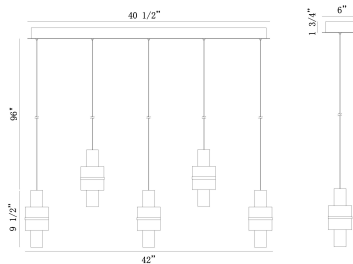

### PRODUCT DETAILS

No.	:	45595-011
Product Color	:	Gold
Product Material	:	Iron
Shade / Accent Colour	:	Smoke
Shade / Accent Material	:	Alu+Glass+PC tube
Length	:	40.5"
Width	:	6"
Height	:	9.5"
Overall Height	:	107.25"
Weight	:	14.7lbs
Shade Height	:	9.5"
Shade Diameter	:	4"

### TECHNICAL DETAILS

Light Direction	:	Up and Down
Hanging Support Type	:	AIRCRAFT CABLE
Hanging Support Length	:	96"
Rods Included	:	No
Canopy / Backplate Length	:	40.5"
Canopy / Backplate Height	:	1.75"
Canopy / Backplate Width	:	6"
Location	:	Dry