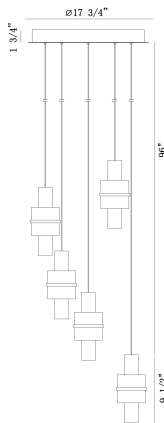

ROLA, ROLA, 5LT LED CHANDELIER

PRODUCT DETAILS

No.	:	45594-014
Product Color	:	Gold
Product Material	:	Iron
Shade / Accent Colour	:	Smoke
Shade / Accent Material	:	Alu+Glass+PC tube
Diameter	:	17.75"
Height	:	9.5"
Overall Height	:	107.25"
Weight	:	14.5lbs
Shade Height	:	9.5"
Shade Diameter	:	4"

LIGHT SOURCE DETAILS

Number of Bulbs	:	10
Light Source	:	LED
Light Source Type	:	LED
Input Voltage	:	120V
Bulb Voltage	:	24V
Socket Type	:	LED
Wattage	:	40W
Total Wattage	:	48W
Delivered Lumens	:	871lm
Kelvin	:	3000K
CRI	:	90
Bulb Included	:	Yes
Dimmable	:	Yes

OPTIONS AVAILABLE

ITEM NO.	FINISH	SHADE
45594-014	Gold	Smoke

TECHNICAL DETAILS

Light Direction	:	Up and Down
Hanging Support Type	:	AIRCRAFT CABLE
Hanging Support Length	:	96"
Rods Included	:	No
Canopy / Backplate Height	:	1.75"
Canopy / Backplate Dia.	:	14.75"
Location	:	Dry