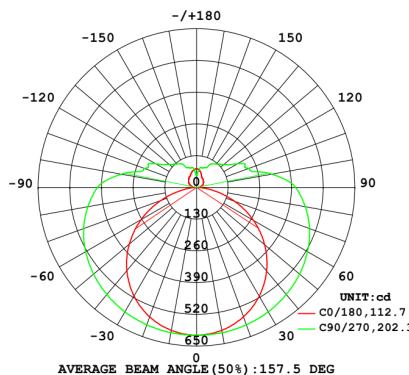

### LIGHT SOURCE DETAILS

Light Source Type	:	AC LED
Input Voltage	:	120V
Total Wattage	:	38W
Delivered Lumens	:	UP to 3198lm
Kelvin	:	5CCT (27K, 30K, 35K, 40K, 50K)
CRI	:	90+
Dimmable	:	TRIAC/ ELV

### TECHNICAL DETAILS

Light Direction	:	140°
Canopy / Backplate Length	:	5.00"
Canopy / Backplate Height	:	1.00"
Canopy / Backplate Width	:	5.00"
Mounting	:	WALL
Location	:	DAMP
Approval	:	
Warranty	:	

### OPTIONS AVAILABLE

ITEM NO.  
46825-018  
46825-037  
46825-025

FINISH  
BRUSH NICKEL  
BLACK  
CHROME

Height	Evgs, Emax	Angle: 113.95deg	Diameter
1m	196.5, 605.01x		307.67cm
2m	49.12, 151.21x		615.35cm
3m	21.83, 67.221x		923.02cm
4m	12.28, 37.811x		1230.69cm
5m	7.859, 24.201x		1538.37cm
6m	5.458, 16.801x		1846.04cm
7m	4.010, 12.351x		2153.71cm
8m	3.070, 9.4531x		2461.39cm
9m	2.426, 7.4691x		2769.06cm
10m	1.965, 6.0501x		3076.74cm