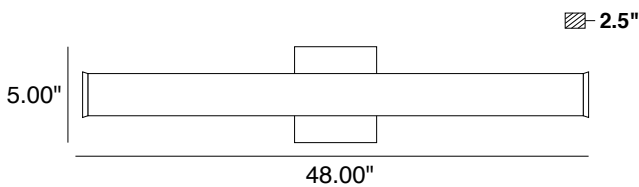

### PRODUCT DETAILS

No.	:	46825-XXX
Product Color	:	BRUSH NICKEL, BLACK OR CHROME
Product Material	:	ALUMINUM
Shade / Accent Colour	:	WHITE
Shade / Accent Material	:	POLYCARBONATE
Diameter	:	2.5"
Length	:	48"
Ext	:	3.5"
Weight	:	4.4lbs

### TECHNICAL DETAILS

Light Direction	:	140°
Canopy / Backplate Length	:	5.00"
Canopy / Backplate Height	:	1.00"
Canopy / Backplate Width	:	5.00"
Mounting	:	WALL
Location	:	DAMP
Approval	:	
Warranty	:	

### OPTIONS AVAILABLE

ITEM NO.  
46825-018  
46825-037  
46825-025

FINISH  
BRUSH NICKEL  
BLACK  
CHROME

Height	Evgs, Emax	Angle: 113.95deg	Diameter
1m	196.5, 605.01x		307.67cm
2m	49.12, 151.21x		615.35cm
3m	21.83, 67.221x		923.02cm
4m	12.28, 37.811x		1230.69cm
5m	7.859, 24.201x		1538.37cm
6m	5.458, 16.801x		1846.04cm
7m	4.010, 12.351x		2153.71cm
8m	3.070, 9.4531x		2461.39cm
9m	2.426, 7.4691x		2769.06cm
10m	1.965, 6.0501x		3076.74cm