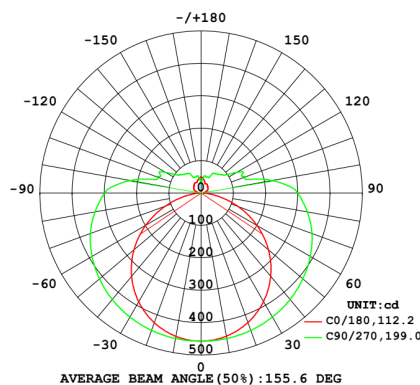

STEPRIDGE 36" ROUND 5CCT COLOR SELECTABLE VANITY

PRODUCT DETAILS

No.	:	46824-XXX
Product Color	:	BRUSH NICKEL, BLACK OR CHROME
Product Material	:	ALUMINUM
Shade / Accent Colour	:	WHITE
Shade / Accent Material	:	POLYCARBONATE
Diameter	:	2.5"
Length	:	36"
Ext	:	3.5"
Weight	:	3.5lbs

LIGHT SOURCE DETAILS

Light Source Type	:	AC LED
Input Voltage	:	120V
Total Wattage	:	30W
Delivered Lumens	:	UP to 2396lm
Kelvin	:	5CCT (27K, 30K, 35K, 40K, 50K)
CRI	:	90+
Dimmable	:	TRIAC/ ELV

TECHNICAL DETAILS

Light Direction	:	140°
Canopy / Backplate Length	:	5.00"
Canopy / Backplate Height	:	1.00"
Canopy / Backplate Width	:	5.00"
Mounting	:	WALL
Location	:	DAMP
Approval	:	
Warranty	:	

2700K . 3000K . 3500K . 4000K . 5000K

OPTIONS AVAILABLE

ITEM NO.
46824-011
46824-031
46824-028

FINISH
BRUSH NICKEL
BLACK
CHROME

Height	Eavg, Emax	Angle: 112.18deg	Diameter
1m	151.3, 457.8lx		297.52cm
2m	37.81, 114.4lx		595.03cm
3m	16.81, 50.86lx		892.55cm
4m	9.453, 28.61lx		1190.06cm
5m	6.050, 18.31lx		1487.58cm
6m	4.201, 12.72lx		1785.09cm
7m	3.087, 9.342lx		2082.61cm
8m	2.363, 7.153lx		2380.13cm
9m	1.867, 5.652lx		2677.64cm
10m	1.513, 4.578lx		2975.16cm