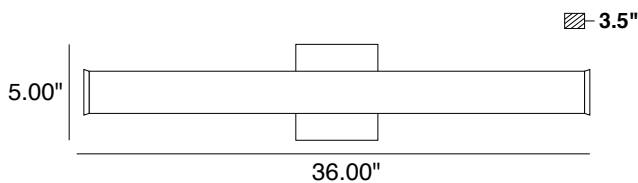

STEPRIDGE 36" ROUND 5CCT COLOR SELECTABLE VANITY

PRODUCT DETAILS

No.	:	46824-XXX
Product Color	:	BRUSH NICKEL, BLACK OR CHROME
Product Material	:	ALUMINUM
Shade / Accent Colour	:	WHITE
Shade / Accent Material	:	POLYCARBONATE
Diameter	:	2.5"
Length	:	36"
Ext	:	3.5"
Weight	:	3.5lbs

Light Direction	:	140°
Canopy / Backplate Length	:	5.00"
Canopy / Backplate Height	:	1.00"
Canopy / Backplate Width	:	5.00"
Mounting	:	WALL
Location	:	DAMP
Approval	:	
Warranty	:	

2700K . 3000K . 3500K . 4000K . 5000K

OPTIONS AVAILABLE

ITEM NO.
46824-011
46824-031
46824-028

FINISH
BRUSH NICKEL
BLACK
CHROME

Height	Eavg, Emax	Angle: 112.18deg	Diameter
1m	151.3, 457.8lx		297.52cm
2m	37.81, 114.4lx		595.03cm
3m	16.81, 50.86lx		892.55cm
4m	9.453, 28.61lx		1190.06cm
5m	6.050, 18.31lx		1487.58cm
6m	4.201, 12.72lx		1785.09cm
7m	3.087, 9.342lx		2082.61cm
8m	2.363, 7.153lx		2380.13cm
9m	1.867, 5.652lx		2677.64cm
10m	1.513, 4.578lx		2975.16cm