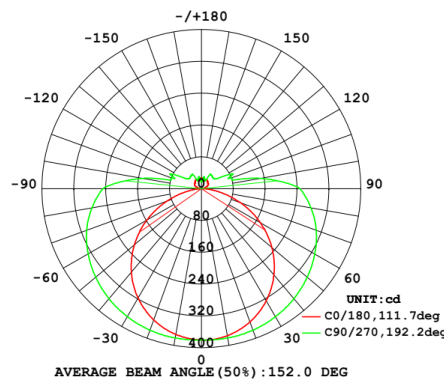

STEPRIDGE 24" ROUND 5CCT COLOR SELECTABLE VANITY

2700K . 3000K . 3500K . 4000K . 5000K

OPTIONS AVAILABLE

ITEM NO.
46822-017
46822-038
46822-024
46822-047

FINISH
BRUSH NICKEL
BLACK
CHROME
GOLD

PRODUCT DETAILS

No. : 46822-XXX
Product Color : BRUSH NICKEL, BLACK, CHROME OR GOLD
Product Material : ALUMINUM
Shade / Accent Colour : WHITE
Shade /Accent Material : POLYCARBONATE
Diameter : 2.5"
Length : 24"
Ext : 3.5"
Weight : 2.9lbs

LIGHT SOURCE DETAILS

Light Source Type : AC LED
Input Voltage : 120V
Total Wattage : 24W
Delivered Lumens : UP to 1800lm
Kelvin : 5CCT (27K, 30K, 35K, 40K, 50K)
CRI : 90+
Dimmable : TRIAC/ ELV

TECHNICAL DETAILS

Light Direction : 140°
Canopy / Backplate Length : 5.00"
Canopy / Backplate Height : 1.00"
Canopy / Backplate Width : 5.00"
Mounting : WALL
Location : DAMP
Approval :
Warranty :

PROJECT INFORMATION

Job Name: Date: Type: