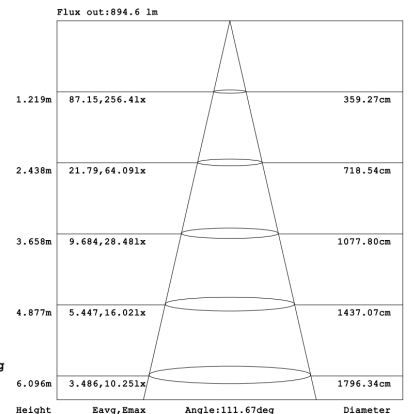

STEPRIDGE 24" ROUND 5CCT COLOR SELECTABLE VANITY

2700K . 3000K . 3500K . 4000K . 5000K

OPTIONS AVAILABLE

ITEM NO.
46822-017
46822-038
46822-024
46822-047

FINISH
BRUSH NICKEL
BLACK
CHROME
GOLD

PRODUCT DETAILS

No. : 46822-XXX
Product Color : BRUSH NICKEL, BLACK, CHROME OR GOLD
Product Material : ALUMINUM
Shade / Accent Colour : WHITE
Shade /Accent Material : POLYCARBONATE
Diameter : 2.5"
Length : 24"
Ext : 3.5"
Weight : 2.9lbs

LIGHT SOURCE DETAILS

Light Source Type : AC LED
Input Voltage : 120V
Total Wattage : 24W
Delivered Lumens : UP to 1800lm
Kelvin : 5CCT (27K, 30K, 35K, 40K, 50K)
CRI : 90+
Dimmable : TRIAC/ ELV

TECHNICAL DETAILS

Light Direction : 140°
Canopy / Backplate Length : 5.00"
Canopy / Backplate Height : 1.00"
Canopy / Backplate Width : 5.00"
Mounting : WALL
Location : DAMP
Approval :
Warranty :

PROJECT INFORMATION

Job Name: Date: Type: