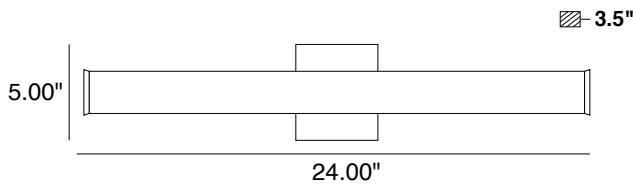

STEPRIDGE 24" ROUND 5CCT COLOR SELECTABLE VANITY

2700K . 3000K . 3500K . 4000K . 5000K

OPTIONS AVAILABLE

ITEM NO.
46822-017
46822-038
46822-024
46822-047

FINISH
BRUSH NICKEL
BLACK
CHROME
GOLD

PRODUCT DETAILS

No. : 46822-XXX
Product Color : BRUSH NICKEL, BLACK, CHROME OR GOLD
Product Material : ALUMINUM
Shade / Accent Colour : WHITE
Shade /Accent Material : POLYCARBONATE
Diameter : 2.5"
Length : 24"
Ext : 3.5"
Weight : 2.9lbs

Light Direction : 140°
Canopy / Backplate Length : 5.00"
Canopy / Backplate Height : 1.00"
Canopy / Backplate Width : 5.00"
Mounting : WALL
Location : DAMP
Approval :
Warranty :

PROJECT INFORMATION

Job Name: Date: Type: