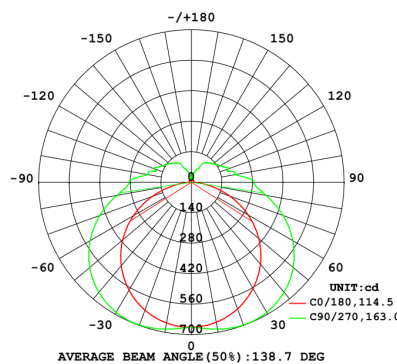

LIGHT SOURCE DETAILS

Light Source Type	:	AC LED
Input Voltage	:	120V
Total Wattage	:	38W
Delivered Lumens	:	UP to 3129lm
Kelvin	:	5CCT (27K, 30K, 35K, 40K, 50K)
CRI	:	90+
Dimmable	:	TRIAC/ ELV

TECHNICAL DETAILS

Light Direction	:	140°
Canopy / Backplate Length	:	5.00"
Canopy / Backplate Height	:	1.00"
Canopy / Backplate Width	:	5.00"
Mounting	:	WALL
Location	:	DAMP
Approval	:	
Warranty	:	

2700K . 3000K . 3500K . 4000K . 5000K

OPTIONS AVAILABLE

ITEM NO.
46821-010
46821-036
46821-027

FINISH
BRUSH NICKEL
BLACK
CHROME

Height	Flux out: 1626 lm	Beam Diameter
1m	226.8, 667.6lx	300.39cm
2m	56.69, 166.9lx	600.79cm
3m	25.20, 74.18lx	901.18cm
4m	14.17, 41.73lx	1201.58cm
5m	9.070, 26.71lx	1501.97cm
6m	6.299, 18.55lx	1802.36cm
7m	4.628, 13.63lx	2102.76cm
8m	3.543, 10.43lx	2403.15cm
9m	2.799, 8.242lx	2703.55cm
10m	2.268, 6.676lx	3003.94cm