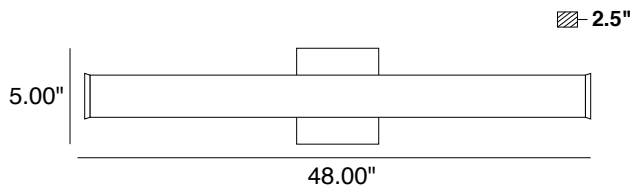

RONNING 48" SQUARE 5CCT COLOR SELECTABLE VANITY

PRODUCT DETAILS

No.	:	46821-XXX
Product Color	:	BRUSH NICKEL, BLACK OR CHROME
Product Material	:	ALUMINUM
Shade / Accent Colour	:	WHITE
Shade / Accent Material	:	POLYCARBONATE
Length x Height	:	48" x 2"
Ext	:	2.5"
Weight	:	4.0lbs

Light Direction	:	140°
Canopy / Backplate Length	:	5.00"
Canopy / Backplate Height	:	1.00"
Canopy / Backplate Width	:	5.00"
Mounting	:	WALL
Location	:	DAMP
Approval	:	
Warranty	:	

2700K . 3000K . 3500K . 4000K . 5000K

OPTIONS AVAILABLE

ITEM NO.
46821-010
46821-036
46821-027

FINISH
BRUSH NICKEL
BLACK
CHROME

Height	Flux out: 1626 lm	Beam Diameter
1m	226.8, 667.6lx	300.39cm
2m	56.69, 166.9lx	600.79cm
3m	25.20, 74.18lx	901.18cm
4m	14.17, 41.73lx	1201.58cm
5m	9.070, 26.71lx	1501.97cm
6m	6.299, 18.55lx	1802.36cm
7m	4.628, 13.63lx	2102.76cm
8m	3.543, 10.43lx	2403.15cm
9m	2.799, 8.242lx	2703.55cm
10m	2.268, 6.676lx	3003.94cm