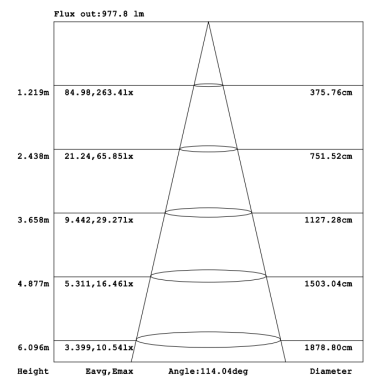

RONNING 24" SQUARE 5CCT COLOR SELECTABLE VANITY

PRODUCT DETAILS

No.	:	46818-XXX
Product Color	:	BRUSH NICKEL, BLACK, CHROME OR GOLD
Product Material	:	ALUMINUM
Shade / Accent Colour	:	WHITE
Shade / Accent Material	:	POLYCARBONATE
Length x Height	:	24" x 2"
Ext	:	2.5"
Weight	:	2.7lbs

OPTIONS AVAILABLE

ITEM NO.	FINISH
46818-010	BRUSH NICKEL
46818-034	BLACK
46818-027	CHROME
46818-041	GOLD

Brushed Nickel (BN)
 Chrome (CH)
 Black (BK)

Gold (GD)

TECHNICAL DETAILS

Light Direction	:	140°
Canopy / Backplate Length	:	5.00"
Canopy / Backplate Height	:	1.00"
Canopy / Backplate Width	:	5.00"
Mounting	:	WALL
Location	:	DAMP
Approval	:	
Warranty	:	