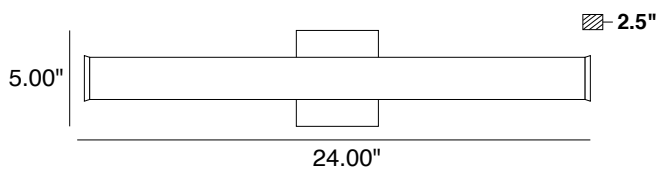

RONNING 24" SQUARE 5CCT COLOR SELECTABLE VANITY

PRODUCT DETAILS

No.	:	46818-XXX
Product Color	:	BRUSH NICKEL, BLACK, CHROME OR GOLD
Product Material	:	ALUMINUM
Shade / Accent Colour	:	WHITE
Shade / Accent Material	:	POLYCARBONATE
Length x Height	:	24" x 2"
Ext	:	2.5"
Weight	:	2.7lbs

OPTIONS AVAILABLE

ITEM NO.	FINISH
46818-010	BRUSH NICKEL
46818-034	BLACK
46818-027	CHROME
46818-041	GOLD

Brushed Nickel (BN)
 Chrome (CH)
 Black (BK)

Gold (GD)

TECHNICAL DETAILS

Light Direction	:	140°
Canopy / Backplate Length	:	5.00"
Canopy / Backplate Height	:	1.00"
Canopy / Backplate Width	:	5.00"
Mounting	:	WALL
Location	:	DAMP
Approval	:	
Warranty	:	