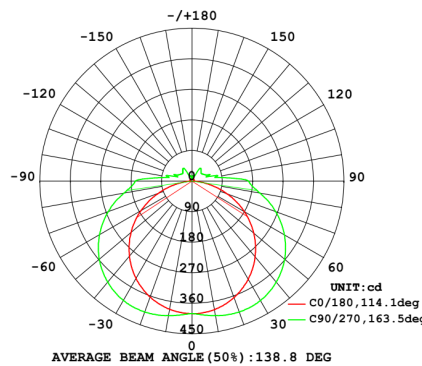

LIGHT SOURCE DETAILS

Light Source Type	:	AC LED
Input Voltage	:	120V
Total Wattage	:	24W
Delivered Lumens	:	UP to 1784lm
Kelvin	:	5CCT (27K, 30K, 35K 40K, 50K)
CRI	:	90+
Dimmable	:	TRIAC/ ELV

2700K . 3000K . 3500K . 4000K . 5000K

OPTIONS AVAILABLE

ITEM NO.	FINISH
46818-010	BRUSH NICKEL
46818-034	BLACK
46818-027	CHROME
46818-041	GOLD

Brushed Nickel (BN)
 Chrome (CH)
 Black (BK)

Gold (GD)

TECHNICAL DETAILS

Light Direction	:	140°
Canopy / Backplate Length	:	5.00"
Canopy / Backplate Height	:	1.00"
Canopy / Backplate Width	:	5.00"
Mounting	:	WALL
Location	:	DAMP
Approval	:	
Warranty	:	