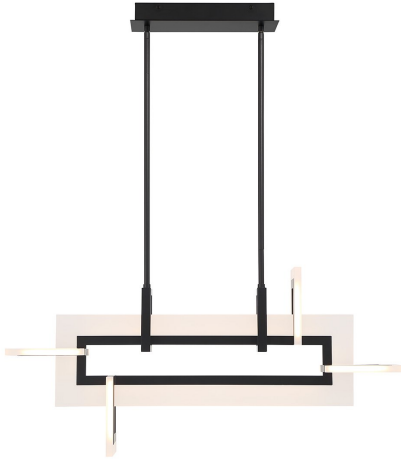

## Inizio, INIZIO, CHANDELIER S

### PRODUCT DETAILS

No.	:	45718-022
Product Color	:	Black
Product Material	:	Aluminum
Shade / Accent Colour	:	Frosted white
Shade / Accent Material	:	acrylic
Length	:	33"
Width	:	5.5"
Height	:	15.5"
Overall Height	:	72.5"
Weight	:	9.9lbs

### OPTIONS AVAILABLE

ITEM NO.	FINISH	SHADE
45718-014	Gold	Frosted white
45718-022	Black	Frosted white

### TECHNICAL DETAILS

Light Direction	:	Up and Down
Hanging Support Type	:	ROD
Rods Included	:	Yes
Canopy / Backplate Length	:	12.5"
Canopy / Backplate Height	:	1.5"
Canopy / Backplate Width	:	5.5"
Location	:	Dry