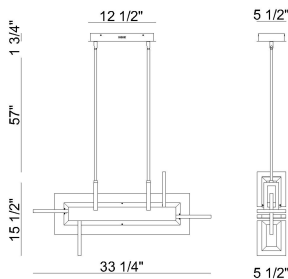

### PRODUCT DETAILS

No.	:	45718-022
Product Color	:	Black
Product Material	:	Aluminum
Shade / Accent Colour	:	Frosted white
Shade / Accent Material	:	acrylic
Length	:	33"
Width	:	5.5"
Height	:	15.5"
Overall Height	:	72.5"
Weight	:	9.9lbs

### TECHNICAL DETAILS

Light Direction	:	Up and Down
Hanging Support Type	:	ROD
Rods Included	:	Yes
Canopy / Backplate Length	:	12.5"
Canopy / Backplate Height	:	1.5"
Canopy / Backplate Width	:	5.5"
Location	:	Dry