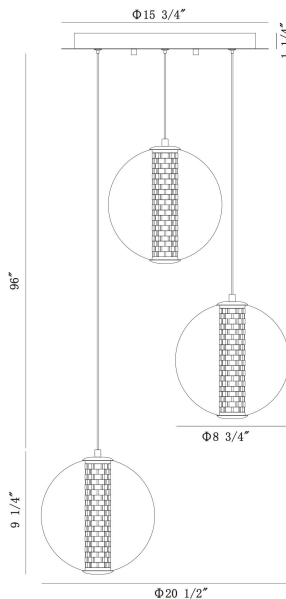

ATOMO, ATOMO, 3LT PD

PRODUCT DETAILS

No.	:	45736-018
Product Color	:	Chrome
Product Material	:	Iron
Shade / Accent Colour	:	Clear
Shade / Accent Material	:	Alu+Glass+Acrylic
Diameter	:	20.5"
Height	:	9.25"
Overall Height	:	106.5"
Weight	:	10.7lbs
Shade Height	:	9.25"
Shade Diameter	:	8.75"

LIGHT SOURCE DETAILS

Number of Bulbs	:	3
Light Source	:	LED
Light Source Type	:	LED
Input Voltage	:	120V
Bulb Voltage	:	36V
Socket Type	:	LED
Wattage	:	21W
Total Wattage	:	23W
Delivered Lumens	:	574lm
Kelvin	:	3000K
CRI	:	90
Bulb Included	:	Yes
Dimmable	:	Yes

OPTIONS AVAILABLE

ITEM NO.	FINISH	SHADE
45736-018	Chrome	Clear
45736-024	Gold	smoke

TECHNICAL DETAILS

Light Direction	:	Up and Down
Hanging Support Type	:	AIRCRAFT CABLE
Hanging Support Length	:	96"
Canopy / Backplate Height	:	1.25"
Canopy / Backplate Dia.	:	15.75"
Location	:	Dry