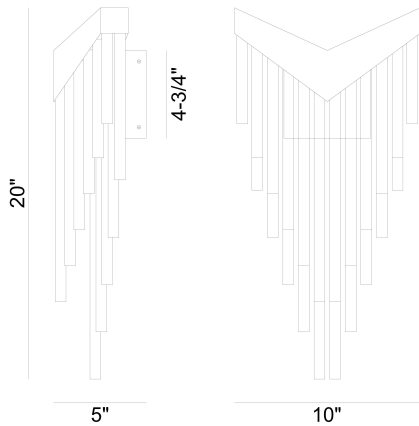

### PRODUCT DETAILS

No.	:	47600-010
Product Color	:	MATTE GOLD
Product Material	:	GOLD
Shade / Accent Colour	:	CRYSTAL
Shade / Accent Material	:	ACRYLIC
Length	:	10"
Height	:	20"
Ext	:	5.5"
Weight	:	6.8LBS

### TECHNICAL DETAILS

Hanging Support Type	:	J-BOX
Canopy / Backplate Length	:	5.5"
Canopy / Backplate Height	:	5.5"
Canopy / Backplate Width	:	2"
IP Rating	:	IP22
Beam Angle	:	270