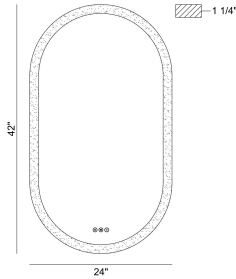

ESLO, 42IN INTEGRATED LED MIRROR

PRODUCT DETAILS

No.	:	47569-010
Product Color	:	MIRROR
Product Material	:	MIRROR
Shade / Accent Colour	:	FROSTED
Shade / Accent Material	:	GLASS
Diameter	:	24"
Height	:	42"
Overall Height	:	42"
Ext	:	2"
Weight	:	19.8LBS

LIGHT SOURCE DETAILS

Light Source Type	:	INTEGRATED LED
Input Voltage	:	120V
Bulb Voltage	:	24V
Socket Type	:	INTEGRATED
Total Wattage	:	36W
Delivered Lumens	:	1620LM
Kelvin	:	3000/4500/6400K
CRI	:	90
Dimmable	:	YES

OPTIONS AVAILABLE

ITEM NO.	FINISH	SHADE
47569-010	MIRROR	FROSTED

TECHNICAL DETAILS

Hanging Support Type	:	Z-BAR
IP Rating	:	IP44
Title 24	:	YES
Beam Angle	:	270

PROJECT INFORMATION

 Job Name: Date: Type:

 Comments: