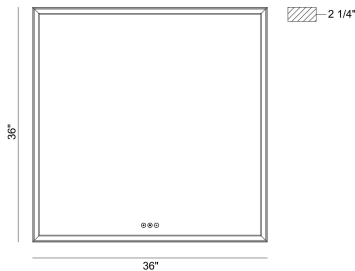

TECHNICAL DETAILS

Hanging Support Type	:	Z-BAR
IP Rating	:	IP44
Title 24	:	YES
Beam Angle	:	270

PROJECT INFORMATION

Job Name: Date: Type:

Comments: