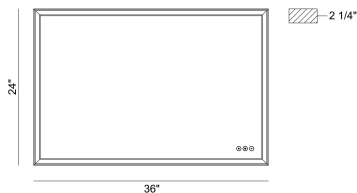

TECHNICAL DETAILS

Hanging Support Type	:	Z-BAR
IP Rating	:	IP44
Title 24	:	YES
Beam Angle	:	270

PROJECT INFORMATION

Job Name: Date: Type:

Comments: