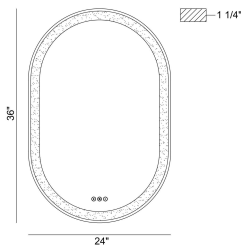

SARA, 36IN INTEGRATED LED MIRROR

PRODUCT DETAILS

No.	:	47562-011
Product Color	:	MATTE SILVER
Product Material	:	SILVER
Shade / Accent Colour	:	FROSTED
Shade / Accent Material	:	GLASS
Diameter	:	24"
Height	:	36"
Overall Height	:	36"
Ext	:	2"
Weight	:	19.8LBS

ITEM NO.	FINISH	SHADE
47562-011	MATTE SILVER	FROSTED
47562-028	MATTE BLACK	FROSTED

TECHNICAL DETAILS

Hanging Support Type	:	Z-BAR
IP Rating	:	IP44
Title 24	:	YES
Beam Angle	:	270

PROJECT INFORMATION

 Job Name: Date: Type: