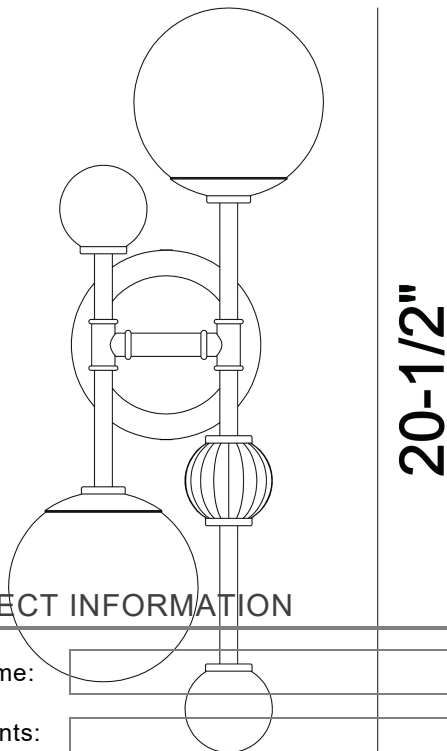

TRAITON, 2-LIGHT 20IN WALL SCONCE

PRODUCT DETAILS

No.	:	47359-017
Product Color	:	GOLD
Product Material	:	GOLD
Shade / Accent Colour	:	CLEAR
Shade / Accent Material	:	GLASS
Length	:	8"
Width	:	5"
Height	:	20"
Ext	:	6"
Weight	:	3.9LBS
Shade Height	:	4"
Shade Diameter	:	5"

LIGHT SOURCE DETAILS

Number of Bulbs	:	2
Light Source Type	:	B10
Bulb Voltage	:	120V
Socket Type	:	E12 / E26
Wattage	:	60W
Total Wattage	:	120 / 60W
Bulb Included	:	NO
Dimmable	:	YES

OPTIONS AVAILABLE

ITEM NO.	FINISH	SHADE
47359-017	GOLD	CLEAR

TECHNICAL DETAILS

Hanging Support Type	:	J-BOX
Canopy / Backplate Height	:	1"
Canopy / Backplate Dia.	:	5"
IP Rating	:	IP22
Beam Angle	:	180

PROJECT INFORMATION

Job Name: Date: Type:

Comments: