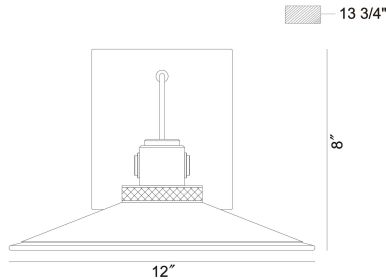

DECKARD, 12IN INTEGRATED LED OUTDOOR WALL LANTERN

PRODUCT DETAILS

No.	:	47356-016
Product Color	:	GOLD-BLACK MIX
Product Material	:	GOL-BLK
Shade / Accent Colour	:	FROSTED
Shade / Accent Material	:	GLASS
Diameter	:	12"
Height	:	8"
Ext	:	13.75"
Weight	:	6.3LBS
Shade Height	:	2"
Shade Diameter	:	12"

TECHNICAL DETAILS

Hanging Support Type	:	J-BOX
Canopy / Backplate Length	:	5.5"
Canopy / Backplate Height	:	6.25"
Canopy / Backplate Width	:	1.5"
IP Rating	:	IP44
Beam Angle	:	180

PROJECT INFORMATION

 Job Name: Date: Type: