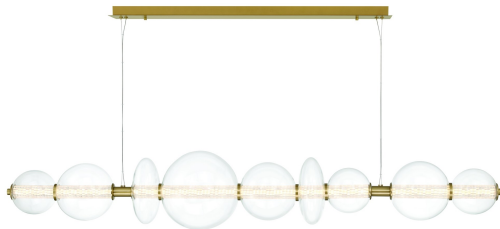

ATOMO, 9-LIGHT 74IN INTEGRATED LED LINEAR CHANDELIER

PRODUCT DETAILS

No.	:	47257-016
Product Color	:	GOLD
Product Material	:	GOLD
Shade / Accent Colour	:	CLEAR
Shade / Accent Material	:	GLASS
Length	:	73.5"
Diameter	:	12"
Weight	:	21.4LBS
Shade Diameter	:	12"

LIGHT SOURCE DETAILS

Light Source Type	:	INTEGRATED LED
Bulb Voltage	:	36V
Total Wattage	:	50W
Delivered Lumens	:	1553LM
Kelvin	:	3000K
CRI	:	90
Dimmable	:	YES

TECHNICAL DETAILS

Hanging Support Type	:	AIRCRAFT CABLE
Canopy / Backplate Length	:	41"
Canopy / Backplate Height	:	1.5"
Canopy / Backplate Width	:	6"
IP Rating	:	IP22
Beam Angle	:	360

OPTIONS AVAILABLE

ITEM NO.	FINISH	SHADE
47257-016	GOLD	CLEAR
47257-023	GOLD	SMOKE
47257-030	CHROME	CLEAR
47257-047	CHROME	SMOKE

PROJECT INFORMATION

Job Name: Date: Type:

Comments: