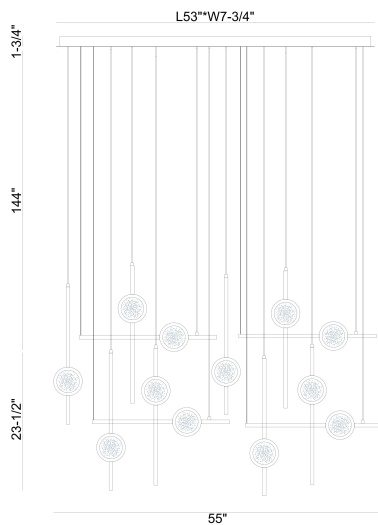

BARLETTA, 12-LIGHT 53IN INTEGRATED LED GRAND CHANDELIER

PRODUCT DETAILS

No.	:	47256-019
Product Color	:	ANODIZED GOLD
Product Material	:	BLACK
Shade / Accent Colour	:	CLEAR
Shade / Accent Material	:	GLASS
Length	:	53"
Width	:	7.75"
Height	:	23.5"
Weight	:	59.5LBS
Shade Diameter	:	5"

LIGHT SOURCE DETAILS

Light Source Type	:	INTEGRATED LED
Bulb Voltage	:	24V
Total Wattage	:	72W
Delivered Lumens	:	3049LM
Kelvin	:	3500K
CRI	:	90
Dimmable	:	YES

OPTIONS AVAILABLE

ITEM NO.	FINISH	SHADE
47256-019	ANODIZED GOLD	CLEAR
47256-026	ANODIZED BLACK	CLEAR
47256-033	GOLD-BLACK MIX	CLEAR

TECHNICAL DETAILS

Hanging Support Type	:	WIRE
Canopy / Backplate Length	:	53"
Canopy / Backplate Height	:	1.5"
Canopy / Backplate Width	:	7.75"
IP Rating	:	IP22
Beam Angle	:	360

PROJECT INFORMATION

 Job Name: Date: Type: