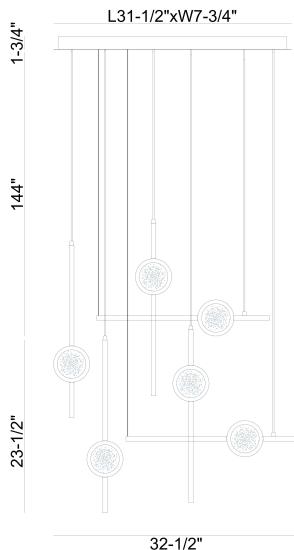

## BARLETTA, 6-LIGHT 32IN INTEGRATED LED MULTI DROP CHANDELIER

### PRODUCT DETAILS

No.	:	47255-012
Product Color	:	ANODIZED GOLD
Product Material	:	GOLD
Shade / Accent Colour	:	CLEAR
Shade / Accent Material	:	GLASS
Length	:	31.5"
Width	:	7.75"
Height	:	23.5"
Weight	:	31.5LBS
Shade Diameter	:	5"

### LIGHT SOURCE DETAILS

Light Source Type	:	INTEGRATED LED
Bulb Voltage	:	24V
Total Wattage	:	36W
Delivered Lumens	:	1761LM
Kelvin	:	3500K
CRI	:	90
Dimmable	:	YES

### TECHNICAL DETAILS

Hanging Support Type	:	WIRE
Canopy / Backplate Length	:	31.5"
Canopy / Backplate Height	:	1.5"
Canopy / Backplate Width	:	7.75"
IP Rating	:	IP22
Title 24	:	YES
Beam Angle	:	360