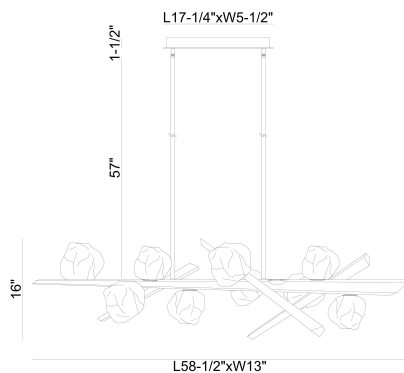

## PRODUCT DETAILS

No.	:	47236-011
Product Color	:	MATTE GOLD
Product Material	:	GOLD
Shade / Accent Colour	:	SMOKE
Shade / Accent Material	:	GLASS
Length	:	58.5"
Width	:	14"
Height	:	14"
Weight	:	60.6LBS
Shade Diameter	:	7"

## TECHNICAL DETAILS

Hanging Support Type	:	ROD
Canopy / Backplate Length	:	17.25"
Canopy / Backplate Height	:	1.5"
Canopy / Backplate Width	:	6"
IP Rating	:	IP22
Title 24	:	YES
Beam Angle	:	360