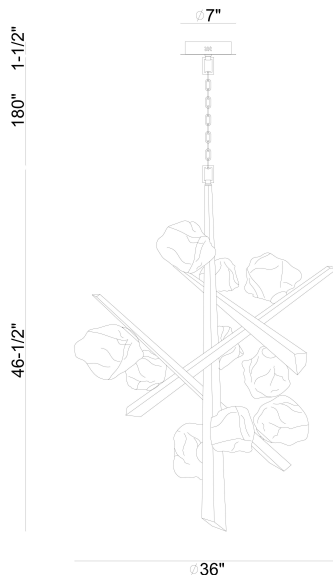

THORAH, 10-LIGHT 36IN INTEGRATED LED GRAND CHANDELIER

PRODUCT DETAILS

No.	:	47235-014
Product Color	:	MATTE GOLD
Product Material	:	GOLD
Shade / Accent Colour	:	SMOKE
Shade / Accent Material	:	GLASS
Diameter	:	36"
Height	:	46.5"
Weight	:	27.7LBS
Shade Diameter	:	7"

LIGHT SOURCE DETAILS

Light Source Type	:	INTEGRATED LED
Bulb Voltage	:	120V
Total Wattage	:	24W
Delivered Lumens	:	1182LM
Kelvin	:	3000K
CRI	:	90
Dimmable	:	YES

OPTIONS AVAILABLE

ITEM NO.	FINISH	SHADE
47235-014	MATTE GOLD	SMOKE
47235-021	MATTE GRAPHITE	SMOKE

TECHNICAL DETAILS

Hanging Support Type	:	CHAIN
Hanging Support Length	:	180"
Canopy / Backplate Height	:	1.5"
Canopy / Backplate Dia.	:	6"
IP Rating	:	IP22
Title 24	:	YES
Beam Angle	:	360

PROJECT INFORMATION