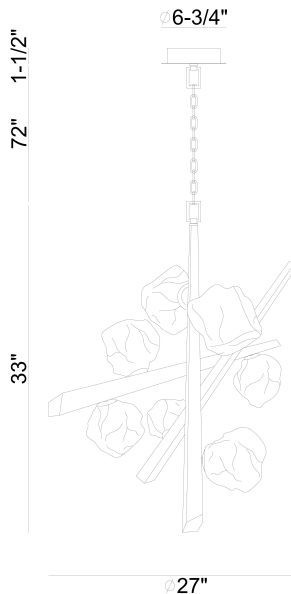

THORAH, 7-LIGHT 27IN INTEGRATED LED CHANDELIER

PRODUCT DETAILS

No.	:	47234-017
Product Color	:	MATTE GOLD
Product Material	:	GOLD
Shade / Accent Colour	:	SMOKE
Shade / Accent Material	:	GLASS
Diameter	:	27"
Height	:	33"
Weight	:	17.1LBS
Shade Diameter	:	7"

LIGHT SOURCE DETAILS

Light Source Type	:	INTEGRATED LED
Bulb Voltage	:	120V
Total Wattage	:	17W
Delivered Lumens	:	932LM
Kelvin	:	3000K
CRI	:	90
Dimmable	:	YES

OPTIONS AVAILABLE

ITEM NO.	FINISH	SHADE
47234-017	MATTE GOLD	SMOKE
47234-024	MATTE GRAPHITE	SMOKE

TECHNICAL DETAILS

Hanging Support Type	:	CHAIN
Hanging Support Length	:	72"
Canopy / Backplate Height	:	1.5"
Canopy / Backplate Dia.	:	6"
IP Rating	:	IP22
Title 24	:	YES
Beam Angle	:	360

PROJECT INFORMATION