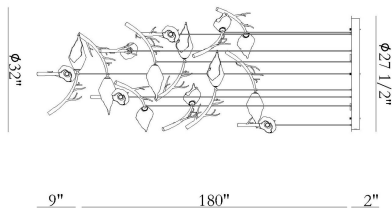

### PRODUCT DETAILS

No.	:	47227-019
Product Color	:	ANTIQUÉ GOLD
Product Material	:	GOLD
Shade / Accent Colour	:	WHITE
Shade / Accent Material	:	GLASS
Diameter	:	27.5"
Height	:	33.75"
Weight	:	55.1LBS
Shade Length	:	4"
Shade Width	:	4"
Shade Height	:	9"

### TECHNICAL DETAILS

Hanging Support Type	:	AIRCRAFT CABLE
Canopy / Backplate Height	:	2"
Canopy / Backplate Dia.	:	27.5"
IP Rating	:	IP22
Beam Angle	:	270